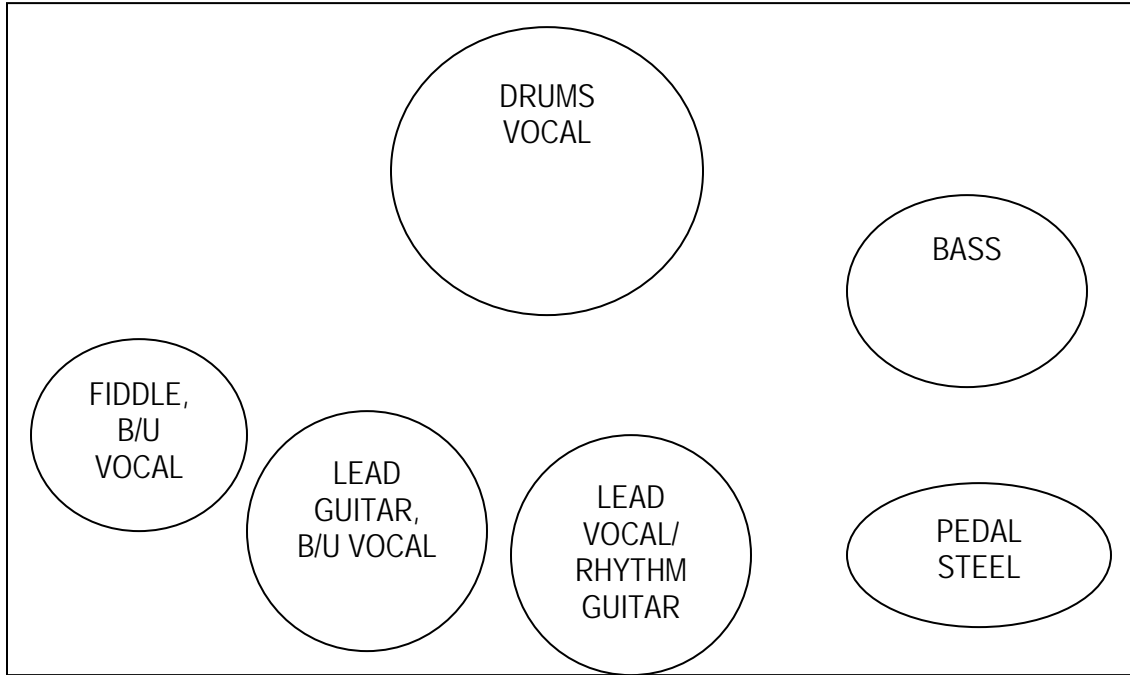

***Danny Montana* and THE BAR ASSOCIATION**

Standard Stage Plot

AUDIENCE

AMPS:

Bass
Steel
Lead guitar

PA:

Vocals
Rhythm guitar
Fiddle